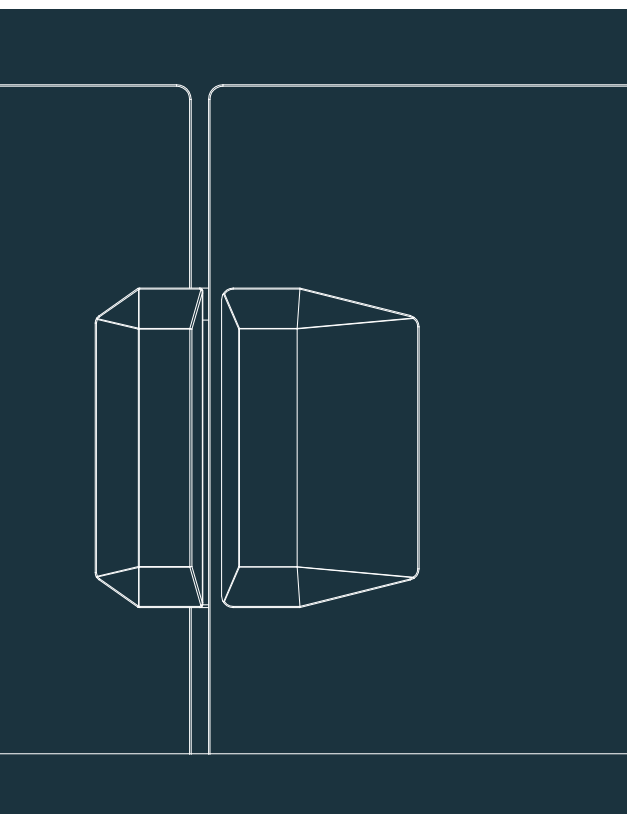

SECURITY LOCK FOR POOL GATE OF 180°  
**GLASS TO GLASS**  
 Ref. **L180S**

KIT OF 1 LOCK + SELF-LOCKING DEVICE

**TECHNICAL FEATURES**

<b>Max. opening</b>	180°
<b>Materials</b>	Stainless steel
<b>Application type</b>	Pool protection barrier - private/public
<b>Pulling force</b>	20 N
<b>Finishes</b>	Brushed stainless steel

TECHNICAL DRAWINGS