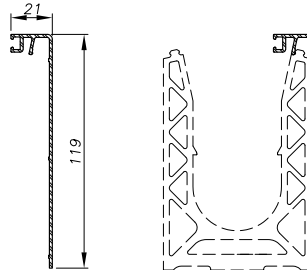

CLADDINGS

**SIDE CLADDING
G12&19**

DOUBLE SIDE

0070CAPO205
Length 2,5M

0070CAPO505
Length 5M

**SIDE STANDARD
CLADDING**

ONE SIDE

0070CAPO209
Length 2,5M

0070CAPO509
Length 5M

**HIGH CLADDING
G12&19**

DOUBLE SIDE

0070CAPO206
Length 2,5M

0070CAPO506
Length 5M

**HIGH STANDARD
CLADDING**

ONE SIDE

0070CAPO217
Length 2,5M

0070CAPO204
Length 2,5M

0070CAPO504
Length 5M

**OFFSET SIDE
CLADDING**

DOUBLE SIDE

0070CAPO203
Length 2,5M

0070CAPO503
Length 5M

**VERTICAL CLADDING
THICKNESS 3 MIX SEAL**

SIDE

ONE SIDE

0070CAPO213
Length 2,5M

0070CAPO513
Length 5M

**VERTICAL CLADDING
THICKNESS 10 MIX SEAL**

SIDE

ONE SIDE

0070CAPO214
Length 2,5M

0070CAPO514
Length 5M