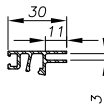

ONE SIDE

0070CAPO213
Length 2,5M

0070CAPO513
Length 5M

**VERTICAL CLADDING
THICKNESS 10 MIX SEAL**

SIDE

ONE SIDE

0070CAPO214
Length 2,5M

0070CAPO514
Length 5M

CLADDINGS

**VERTICAL CLADDING
THICKNESS 15 MIX SEAL**

ONE SIDE

0070CAPO215
Length 2,5M

0070CAPO515
Length 5M

**VERTICAL CLADDING
THICKNESS 20 MIX SEAL**

ONE SIDE

0070CAPO216
Length 2,5M

0070CAPO516
Length 5M

**HORIZONTAL STANDARD
CLADDING**

ONE SIDE

0070CAPO211
Length 2,5M

0070CAPO511
Length 5M

**HORIZONTAL STANDARD
CLADDING / SLAB EDGE**

ONE SIDE

0070CAPO212
Length 2,5M