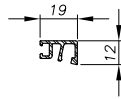

SIDE

ONE SIDE

0070CAPO210
Length 2,5M

0070CAPO510
Length 5M