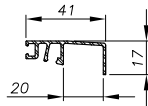

ONE SIDE

0070CAPO213
Length 2,5M

0070CAPO513
Length 5M

**VERTICAL CLADDING
THICKNESS 10 MIX SEAL**

SIDE

ONE SIDE

0070CAPO214
Length 2,5M

0070CAPO514
Length 5M

CLADDINGS

**VERTICAL CLADDING
THICKNESS 15 MIX SEAL**

ONE SIDE

0070CAPO215
Length 2,5M

0070CAPO515
Length 5M

**VERTICAL CLADDING
THICKNESS 20 MIX SEAL**

ONE SIDE

0070CAPO216
Length 2,5M

0070CAPO516
Length 5M

**HORIZONTAL STANDARD
CLADDING**

ONE SIDE

0070CAPO211
Length 2,5M

0070CAPO511
Length 5M

**HORIZONTAL STANDARD
CLADDING / SLAB EDGE**

ONE SIDE

0070CAPO212
Length 2,5M