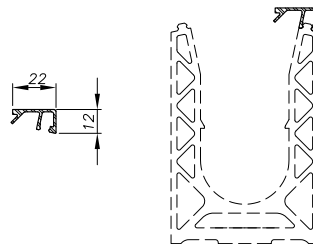

CLADDINGS

**SIDE CLADDING
G12&19**

DOUBLE SIDE

0070CAPO205
Length 2,5M

0070CAPO505
Length 5M

**SIDE STANDARD
CLADDING**

ONE SIDE

0070CAPO209
Length 2,5M

0070CAPO509
Length 5M

**HIGH CLADDING
G12&19**

DOUBLE SIDE

0070CAPO206
Length 2,5M

0070CAPO506
Length 5M

**HIGH STANDARD
CLADDING**

ONE SIDE

0070CAPO217
Length 2,5M

0070CAPO204
Length 2,5M

0070CAPO504
Length 5M

**OFFSET SIDE
CLADDING**

DOUBLE SIDE

0070CAPO203
Length 2,5M

0070CAPO503
Length 5M

**VERTICAL CLADDING
THICKNESS 3 MIX SEAL**

SIDE

ONE SIDE

0070CAPO213
Length 2,5M

0070CAPO513
Length 5M

**VERTICAL CLADDING
THICKNESS 10 MIX SEAL**

SIDE

ONE SIDE

0070CAPO214
Length 2,5M

0070CAPO514
Length 5M