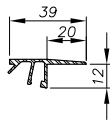

0070CAPO517
Length 5M

**HIGH CLADDING
SLAB EDGE**

SIDE

ONE SIDE

0070CAPO210
Length 2,5M

0070CAPO510
Length 5M

**UPPER COVER
CLADDING**

DOUBLE SIDE

0070CAPO204
Length 2,5M

0070CAPO504
Length 5M

**OFFSET SIDE
CLADDING**

DOUBLE SIDE

0070CAPO203
Length 2,5M

0070CAPO503
Length 5M

**VERTICAL CLADDING
THICKNESS 3 MIX SEAL**

SIDE

ONE SIDE

0070CAPO213
Length 2,5M

0070CAPO513
Length 5M

**VERTICAL CLADDING
THICKNESS 10 MIX SEAL**

SIDE

ONE SIDE

0070CAPO214
Length 2,5M

0070CAPO514
Length 5M