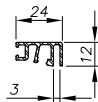

0070CAPO204
Length 2,5M

0070CAPO504
Length 5M

**OFFSET SIDE
CLADDING**

DOUBLE SIDE

0070CAPO203
Length 2,5M

0070CAPO503
Length 5M

**VERTICAL CLADDING
THICKNESS 3 MIX SEAL**

SIDE

ONE SIDE

0070CAPO213
Length 2,5M

0070CAPO513
Length 5M

**VERTICAL CLADDING
THICKNESS 10 MIX SEAL**

SIDE

ONE SIDE

0070CAPO214
Length 2,5M

0070CAPO514
Length 5M