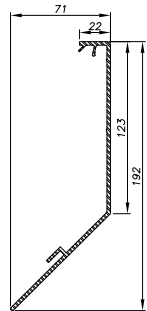

0070CAPO509
Length 5M

**HIGH CLADDING
G12&19**

DOUBLE SIDE

0070CAPO206
Length 2,5M

0070CAPO506
Length 5M

**HIGH STANDARD
CLADDING**

ONE SIDE

0070CAPO217
Length 2,5M

0070CAPO517
Length 5M

**HIGH CLADDING
SLAB EDGE**

SIDE

ONE SIDE

0070CAPO210
Length 2,5M

0070CAPO510
Length 5M

**UPPER COVER
CLADDING**

DOUBLE SIDE

0070CAPO204
Length 2,5M

0070CAPO504
Length 5M

**OFFSET SIDE
CLADDING**

DOUBLE SIDE

0070CAPO203
Length 2,5M

0070CAPO503
Length 5M

**VERTICAL CLADDING
THICKNESS 3 MIX SEAL**

SIDE

ONE SIDE

0070CAPO213
Length 2,5M

0070CAPO513
Length 5M

**VERTICAL CLADDING
THICKNESS 10 MIX SEAL**

SIDE

ONE SIDE

0070CAPO214
Length 2,5M

0070CAPO514
Length 5M