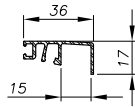

0070CAPO204
Length 2,5M

0070CAPO504
Length 5M

**OFFSET SIDE
CLADDING**

DOUBLE SIDE

0070CAPO203
Length 2,5M

0070CAPO503
Length 5M

**VERTICAL CLADDING
THICKNESS 3 MIX SEAL**

SIDE

ONE SIDE

0070CAPO213
Length 2,5M

0070CAPO513
Length 5M

**VERTICAL CLADDING
THICKNESS 10 MIX SEAL**

SIDE

ONE SIDE

0070CAPO214
Length 2,5M

0070CAPO514
Length 5M

CLADDINGS

**VERTICAL CLADDING
THICKNESS 15 MIX SEAL**

ONE SIDE

0070CAPO215
Length 2,5M

0070CAPO515
Length 5M

**VERTICAL CLADDING
THICKNESS 20 MIX SEAL**

ONE SIDE

0070CAPO216
Length 2,5M

0070CAPO516
Length 5M

**HORIZONTAL STANDARD
CLADDING**

ONE SIDE

0070CAPO211
Length 2,5M

0070CAPO511
Length 5M

**HORIZONTAL STANDARD
CLADDING / SLAB EDGE**

ONE SIDE

0070CAPO212
Length 2,5M