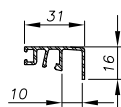

0070CAPO204
Length 2,5M

0070CAPO504
Length 5M

**OFFSET SIDE
CLADDING**

DOUBLE SIDE

0070CAPO203
Length 2,5M

0070CAPO503
Length 5M

**VERTICAL CLADDING
THICKNESS 3 MIX SEAL**

SIDE

ONE SIDE

0070CAPO213
Length 2,5M

0070CAPO513
Length 5M

**VERTICAL CLADDING
THICKNESS 10 MIX SEAL**

SIDE

ONE SIDE

0070CAPO214
Length 2,5M

0070CAPO514
Length 5M