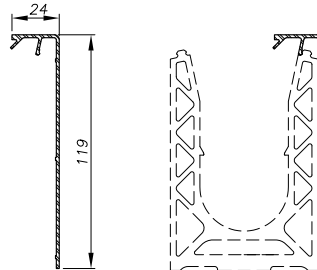

CLADDINGS

**SIDE CLADDING
G12&19**

DOUBLE SIDE

0070CAPO205
Length 2,5M

0070CAPO505
Length 5M

**SIDE STANDARD
CLADDING**

ONE SIDE

0070CAPO209
Length 2,5M

0070CAPO509
Length 5M

**HIGH CLADDING
G12&19**

DOUBLE SIDE

0070CAPO206
Length 2,5M

0070CAPO506
Length 5M

**HIGH STANDARD
CLADDING**

ONE SIDE

0070CAPO217
Length 2,5M

0070CAPO204
Length 2,5M

0070CAPO504
Length 5M

**OFFSET SIDE
CLADDING**

DOUBLE SIDE

0070CAPO203
Length 2,5M

0070CAPO503
Length 5M

**VERTICAL CLADDING
THICKNESS 3 MIX SEAL**

SIDE

ONE SIDE

0070CAPO213
Length 2,5M

0070CAPO513
Length 5M

**VERTICAL CLADDING
THICKNESS 10 MIX SEAL**

SIDE

ONE SIDE

0070CAPO214
Length 2,5M

0070CAPO514
Length 5M