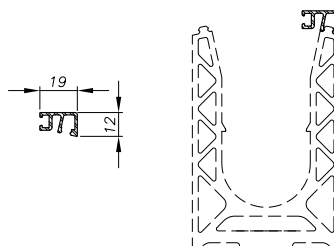

0070CAPO509
Length 5M

**HIGH CLADDING
G12&19**

DOUBLE SIDE

0070CAPO206
Length 2,5M

0070CAPO506
Length 5M

**HIGH STANDARD
CLADDING**

ONE SIDE

0070CAPO217
Length 2,5M

0070CAPO517
Length 5M

**HIGH CLADDING
SLAB EDGE**

SIDE

ONE SIDE

0070CAPO210
Length 2,5M

0070CAPO510
Length 5M

**UPPER COVER
CLADDING**

DOUBLE SIDE

0070CAPO204
Length 2,5M

0070CAPO504
Length 5M

**OFFSET SIDE
CLADDING**

DOUBLE SIDE

0070CAPO203
Length 2,5M

0070CAPO503
Length 5M

**VERTICAL CLADDING
THICKNESS 3 MIX SEAL**

SIDE

ONE SIDE

0070CAPO213
Length 2,5M

0070CAPO513
Length 5M

**VERTICAL CLADDING
THICKNESS 10 MIX SEAL**

SIDE

ONE SIDE

0070CAPO214
Length 2,5M

0070CAPO514
Length 5M